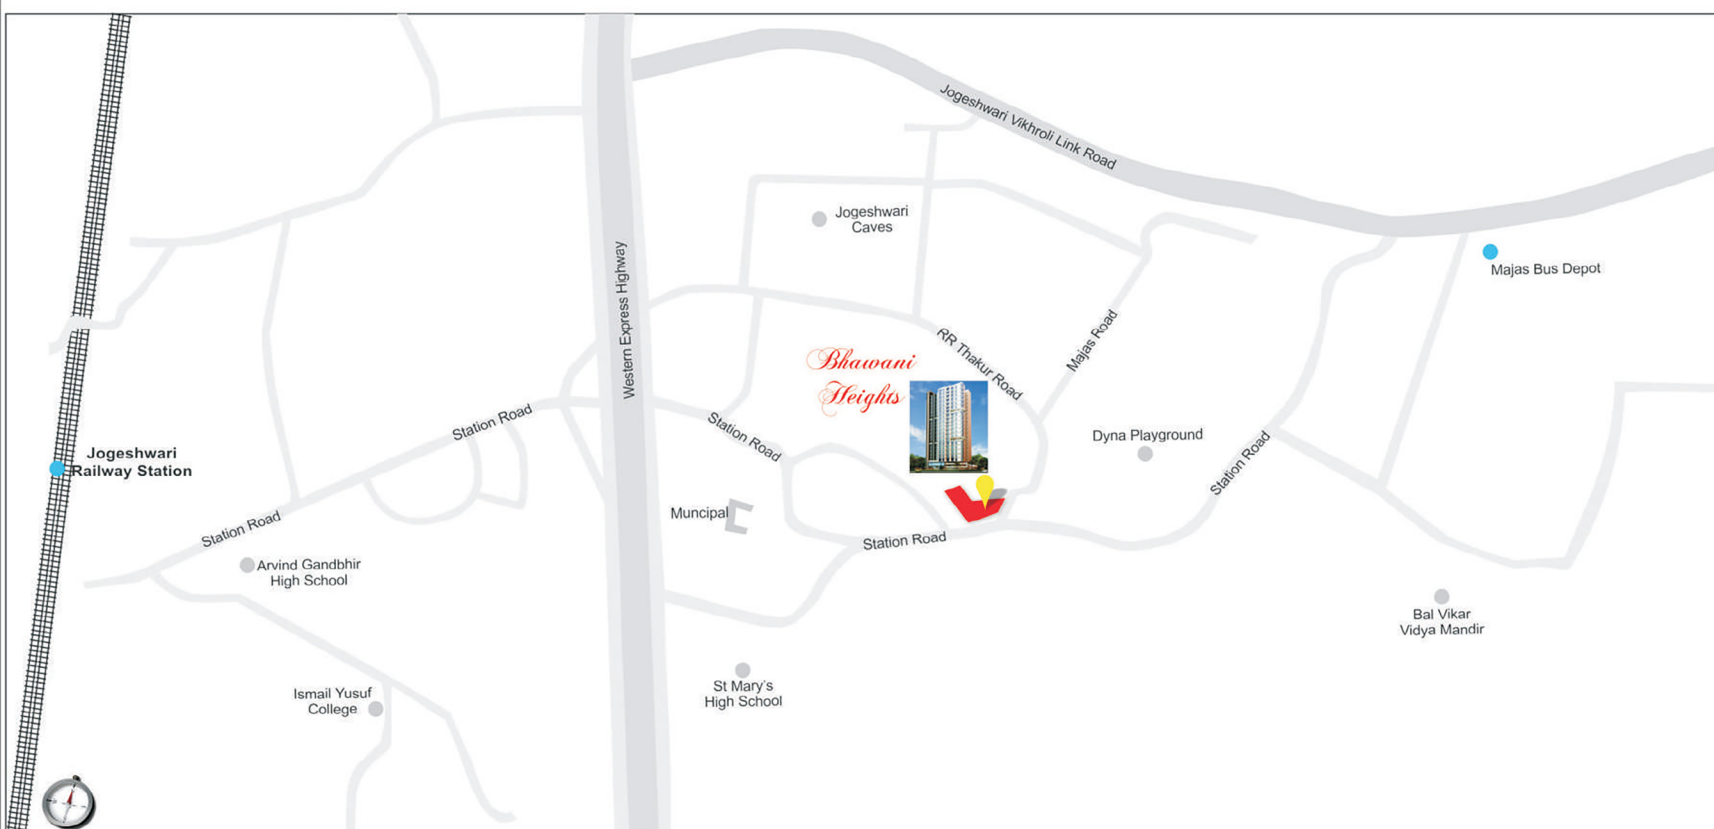

Disclaimer - The information contained in this document does not constitute an offer or a contract and is subject to the approval of concerned authorities or in the interest of the continuing improvement, the promoters / developers reserve exclusive rights to change plans, specifications or features without prior notice or obligation of any nature.

Location Map